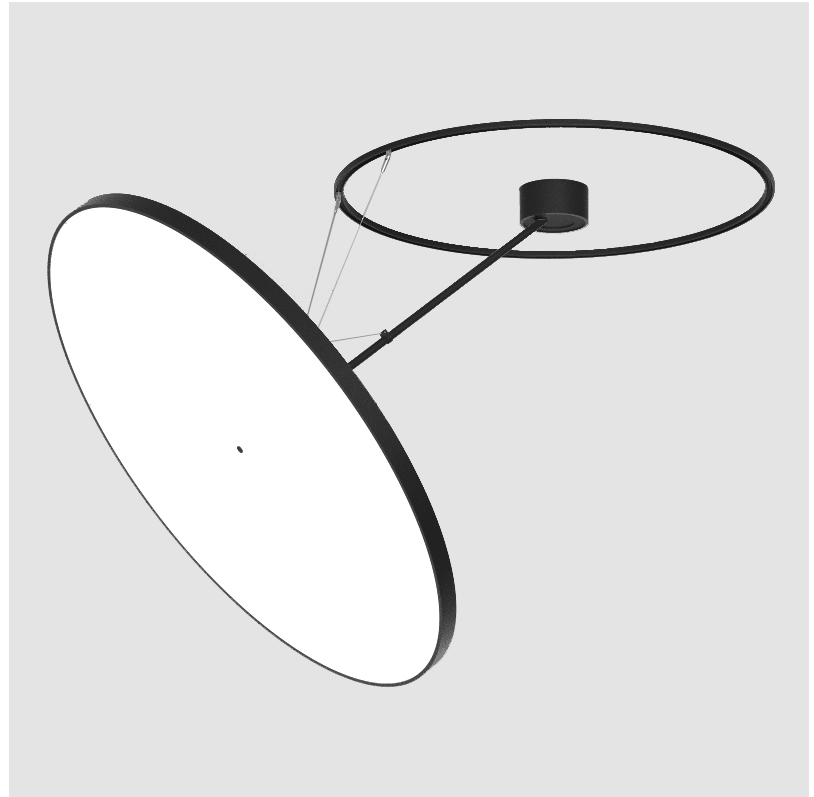

GENERAL

Series: Sign Diva Dancer
Subseries: Sign Diva Dancer
Brand: Prolicht
Division: Architectural
Mounting Type: Suspension
Mounting Location: Ceiling
Subcategory: Pendant

PHYSICAL

Shape: Round
Diameter (mm): 1100
Diameter (in): 43 ⁵/₁₆
Height (mm): 870
Height (in): 34 ¹/₄
Light Distribution: Adjustable / Direct
Weight (kg): 15.8
Weight (lbs): 34.76
Diffuser: PMMA - Opal / Micro-Prism / Sparkling Secret / Vintage Industrial
Fixture Finish: SSR / BKV / CWI / CRY / HAB / UFT / ITA / RUA / FTG / MYG / LOD / PUS / FRO / FUP / KIA / POP / BLS / SPG / MEY / GOH / GUM / CHC / COM / ABZ / JAG / OBR / MOS / ROR
Fixture Material: Extruded Aluminum / Steel

ELECTRICAL

Lamp Type: LED (Zhaga Standard)
Input Wattage (W): 169.4
Total Output Wattage (W): 135
Dimming: Tri-Mode (Non-Dimming and Phase Dimming (120Vac only) and 0-10V Dimming)
Driver Included: Yes
Driver Location: Integrated
Driver Type: Constant Current - Universal
Driver Class: Class 2
Input Voltage (V): 120 - 277
Constant Current (MA): 600

LED

Color Temperature (°K): 3000 / 3500 / 4000
Max. Delivered Lumen (lm): 19520 / 19933 / 20340
CRI: >90 CRI
Lamp Life (hrs): 50000

OPTICAL

Adjustability: Rotational Canopy 170°; Tilting Canopy ±50°; Tilting Head ±90°

RATINGS AND CERTIFICATIONS

Certified By: Certified for North American Standards
IP rating: IP20