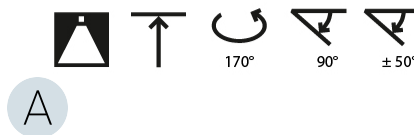

GENERAL

Series: Sign Diva Dancer
Subseries: Sign Diva Dancer
Brand: Prolicht
Division: Architectural
Mounting Type: Suspension
Mounting Location: Ceiling
Subcategory: Pendant

PHYSICAL

Shape: Round
Diameter (mm): 1100
Diameter (in): 43 ⁵/₁₆
Height (mm): 870
Height (in): 34 ¹/₄
Light Distribution: Adjustable / Direct
Weight (kg): 15.8
Weight (lbs): 34.76
Diffuser: PMMA - Opal / Micro-Prism / Sparkling Secret / Vintage Industrial
Fixture Finish: SSR / BKV / CWI / CRY / HAB / UFT / ITA / RUA / FTG / MYG / LOD / PUS / FRO / FUP / KIA / POP / BLS / SPG / MEY / GOH / GUM / CHC / COM / ABZ / JAG / OBR / MOS / ROR
Fixture Material: Extruded Aluminum / Steel

ELECTRICAL

Lamp Type: LED (Zhaga Standard)
Input Wattage (W): 169.4
Total Output Wattage (W): 135
Dimming: Tri-Mode (Non-Dimming and Phase Dimming (120Vac only) and 0-10V Dimming)
Driver Included: Yes
Driver Location: Integrated
Driver Type: Constant Current - Universal
Driver Class: Class 2
Input Voltage (V): 120 - 277
Constant Current (MA): 600

LED

Color Temperature (°K): 3000 / 3500 / 4000
Max. Delivered Lumen (lm): 19520 / 19933 / 20340
CRI: >90 CRI
Lamp Life (hrs): 50000

OPTICAL

Adjustability: Rotational Canopy 170°; Tilting Canopy ±50°; Tilting Head ±90°

RATINGS AND CERTIFICATIONS

Certified By: Certified for North American Standards
IP rating: IP20