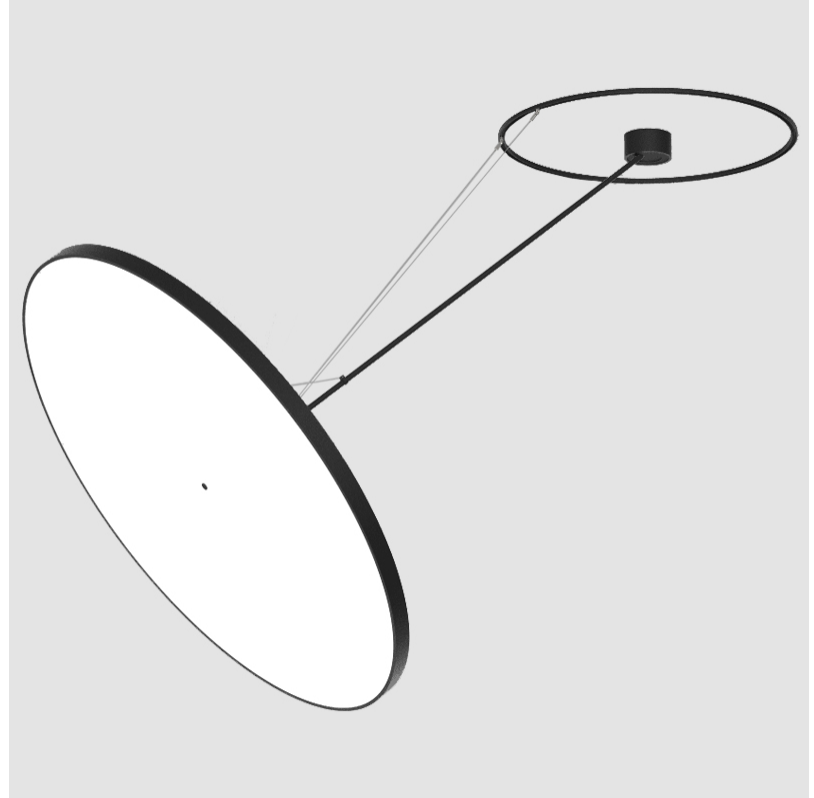

GENERAL

Series: Sign Diva Dancer
Subseries: Sign Diva Dancer
Brand: Prolicht
Division: Architectural
Mounting Type: Suspension
Mounting Location: Ceiling
Subcategory: Pendant

PHYSICAL

Shape: Round
Diameter (mm): 1100
Diameter (in): 43 ⁵/₁₆
Height (mm): 1620
Height (in): 63 ³/₄
Light Distribution: Adjustable / Direct
Weight (kg): 16
Weight (lbs): 35.2
Diffuser: PMMA - Opal / Micro-Prism / Sparkling Secret / Vintage Industrial
Fixture Finish: SSR / BKV / CWI / CRY / HAB / UFT / ITA / RUA / FTG / MYG / LOD / PUS / FRO / FUP / KIA / POP / BLS / SPG / MEY / GOH / GUM / CHC / COM / ABZ / JAG / OBR / MOS / ROR
Fixture Material: Extruded Aluminum / Steel

ELECTRICAL

Lamp Type: LED (Zhaga Standard)
Input Wattage (W): 169.4
Total Output Wattage (W): 135
Dimming: Tri-Mode (Non-Dimming and Phase Dimming (120Vac only) and 0-10V Dimming)
Driver Included: Yes
Driver Location: Integrated
Driver Type: Constant Current - Universal
Driver Class: Class 2
Input Voltage (V): 120 - 277
Constant Current (MA): 600

LED

Color Temperature (°K): 3000 / 3500 / 4000
Max. Delivered Lumen (lm): 19520 / 19933 / 20340
CRI: >90 CRI
Lamp Life (hrs): 50000

OPTICAL

Adjustability: Rotational Canopy 170°; Tilting Canopy ±50°; Tilting Head ±90°

RATINGS AND CERTIFICATIONS

Certified By: Certified for North American Standards
IP rating: IP20