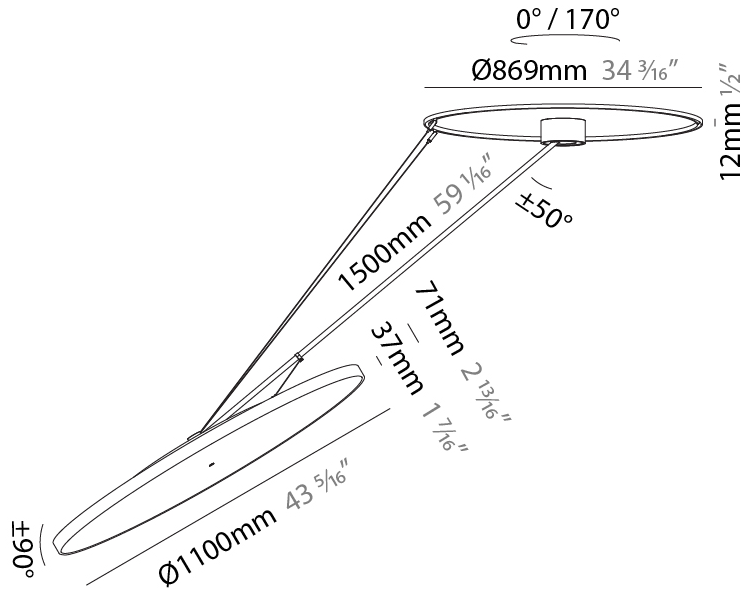

GENERAL

Series: Sign Diva Dancer
Subseries: Sign Diva Dancer
Brand: Prolicht
Division: Architectural
Mounting Type: Suspension
Mounting Location: Ceiling
Subcategory: Pendant

PHYSICAL

Shape: Round
Diameter (mm): 1100
Diameter (in): 43 ⁵/₁₆
Height (mm): 1620
Height (in): 63 ³/₄
Light Distribution: Adjustable / Direct
Weight (kg): 16
Weight (lbs): 35.2
Diffuser: PMMA - Opal / Micro-Prism / Sparkling Secret / Vintage Industrial
Fixture Finish: SSR / BKV / CWI / CRY / HAB / UFT / ITA / RUA / FTG / MYG / LOD / PUS / FRO / FUP / KIA / POP / BLS / SPG / MEY / GOH / GUM / CHC / COM / ABZ / JAG / OBR / MOS / ROR
Fixture Material: Extruded Aluminum / Steel

ELECTRICAL

Lamp Type: LED (Zhaga Standard)
Input Wattage (W): 169.4
Total Output Wattage (W): 135
Dimming: Tri-Mode (Non-Dimming and Phase Dimming (120Vac only) and 0-10V Dimming)
Driver Included: Yes
Driver Location: Integrated
Driver Type: Constant Current - Universal
Driver Class: Class 2
Input Voltage (V): 120 - 277
Constant Current (MA): 600

LED

Color Temperature (°K): 3000 / 3500 / 4000
Max. Delivered Lumen (lm): 19520 / 19933 / 20340
CRI: >90 CRI
Lamp Life (hrs): 50000

OPTICAL

Adjustability: Rotational Canopy 170°; Tilting Canopy ±50°; Tilting Head ±90°

RATINGS AND CERTIFICATIONS

Certified By: Certified for North American Standards
IP rating: IP20