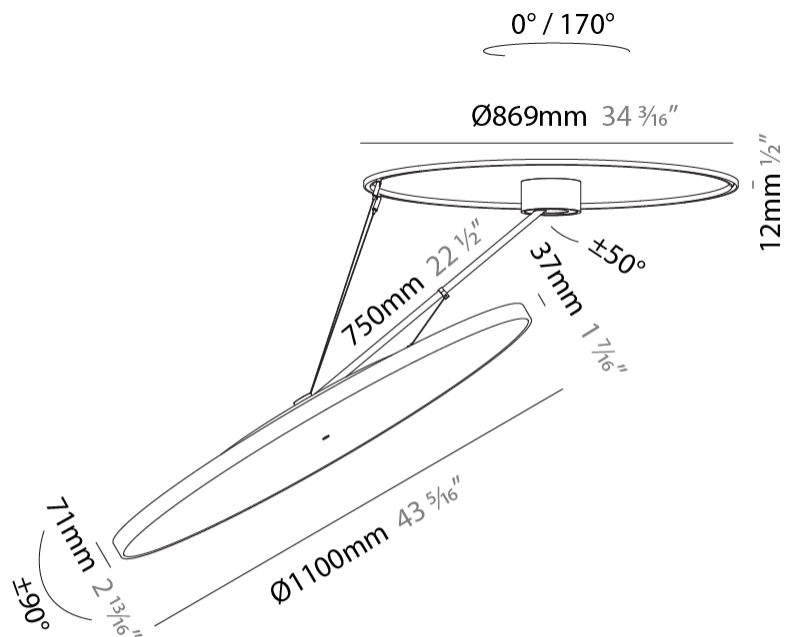

GENERAL

Series: Sign Diva Dancer
Subseries: Sign Diva Dancer
Brand: Prolicht
Division: Architectural
Mounting Type: Suspension
Mounting Location: Ceiling
Subcategory: Pendant

PHYSICAL

Shape: Round
Diameter (mm): 1100
Diameter (in): 43 ⁵/₁₆
Height (mm): 870
Height (in): 34 ¹/₄
Light Distribution: Adjustable / Direct
Weight (kg): 15.8
Weight (lbs): 34.76
Diffuser: PMMA - Opal / Micro-Prism / Sparkling Secret / Vintage Industrial
Fixture Finish: SSR / BKV / CWI / CRY / HAB / UFT / ITA / RUA / FTG / MYG / LOD / PUS / FRO / FUP / KIA / POP / BLS / SPG / MEY / GOH / GUM / CHC / COM / ABZ / JAG / OBR / MOS / ROR
Fixture Material: Extruded Aluminum / Steel

ELECTRICAL

Lamp Type: LED (Zhaga Standard)
Input Wattage (W): 169.4
Total Output Wattage (W): 135
Dimming: Tri-Mode (Non-Dimming and Phase Dimming (120Vac only) and 0-10V Dimming)
Driver Included: Yes
Driver Location: Integrated
Driver Type: Constant Current - Universal
Driver Class: Class 2
Input Voltage (V): 120 - 277
Constant Current (MA): 600

LED

Color Temperature (°K): 3000 / 3500 / 4000
Max. Delivered Lumen (lm): 19520 / 19933 / 20340
CRI: >90 CRI
Lamp Life (hrs): 50000

OPTICAL

Adjustability: Rotational Canopy 170°; Tilting Canopy ±50°; Tilting Head ±90°

RATINGS AND CERTIFICATIONS

Certified By: Certified for North American Standards
IP rating: IP20